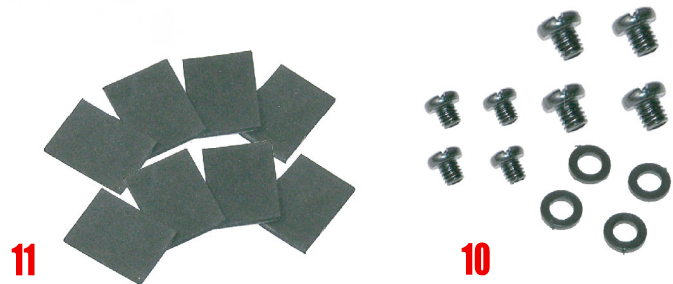

L STAND Replacement Parts

SKU	Description
1. APLS1	Left Upper Arm (Black/Gray)
2. APLS2	Right Upper Arm (Black/Gray)
3. APLS3	Left Lower Leg (Black/Gray)
4. APLS4	Right Lower Leg (Black/Gray)
5. APLS5	Base Plate (Black/Gray)
6. APLS6	1" Support Bar Extension (Black/Gray)
7. APLS7	9" support bar (Black/Gray)
8. APLS8	Hand Knobs
9. APLS9	Clamp Assembly (Black/Gray)
10. APLS10	Screws & Washer Pack
11. APLS11	Pads

* Must specify color when ordering